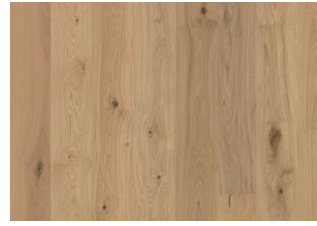

OAK GENTIAN